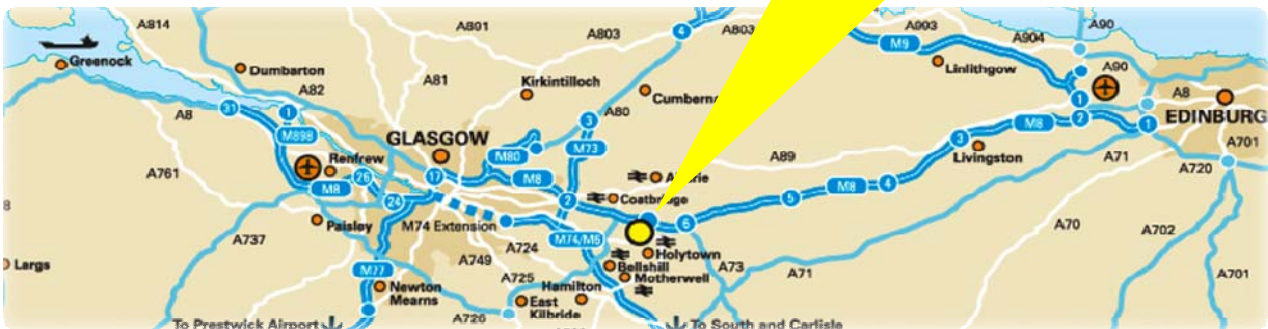

TRAC UPDATE

We are moving

From 5th January 2009 our Central Belt Scotland operations are moving to the new Eurocentral development. Our new address from that date will be:

TRAC
Dovecote Road
Eurocentral
North Lanarkshire
ML1 4GP
Tel: +44 (0)1698 831111
Fax: +44 (0)1698 832222